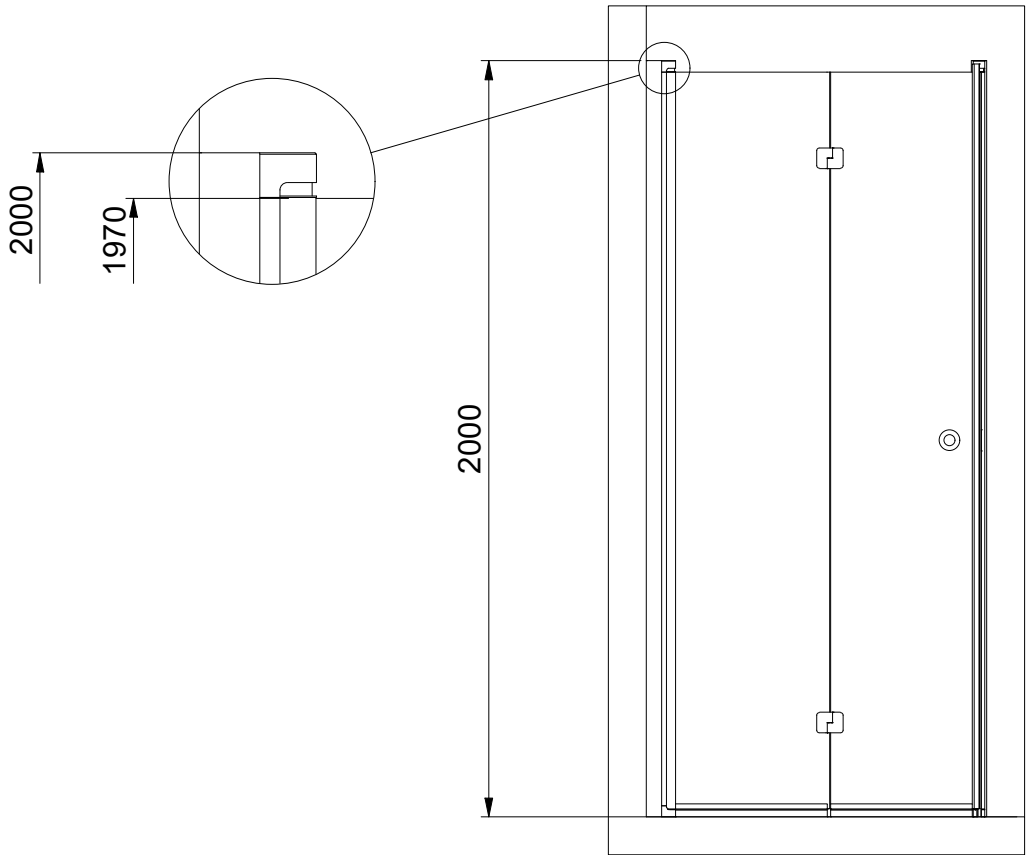

0)

INR	Description LINC 66 Flex Left	Designed by ROGE	Drawing no 30251.01
		Date 2021-05-20	Revision A