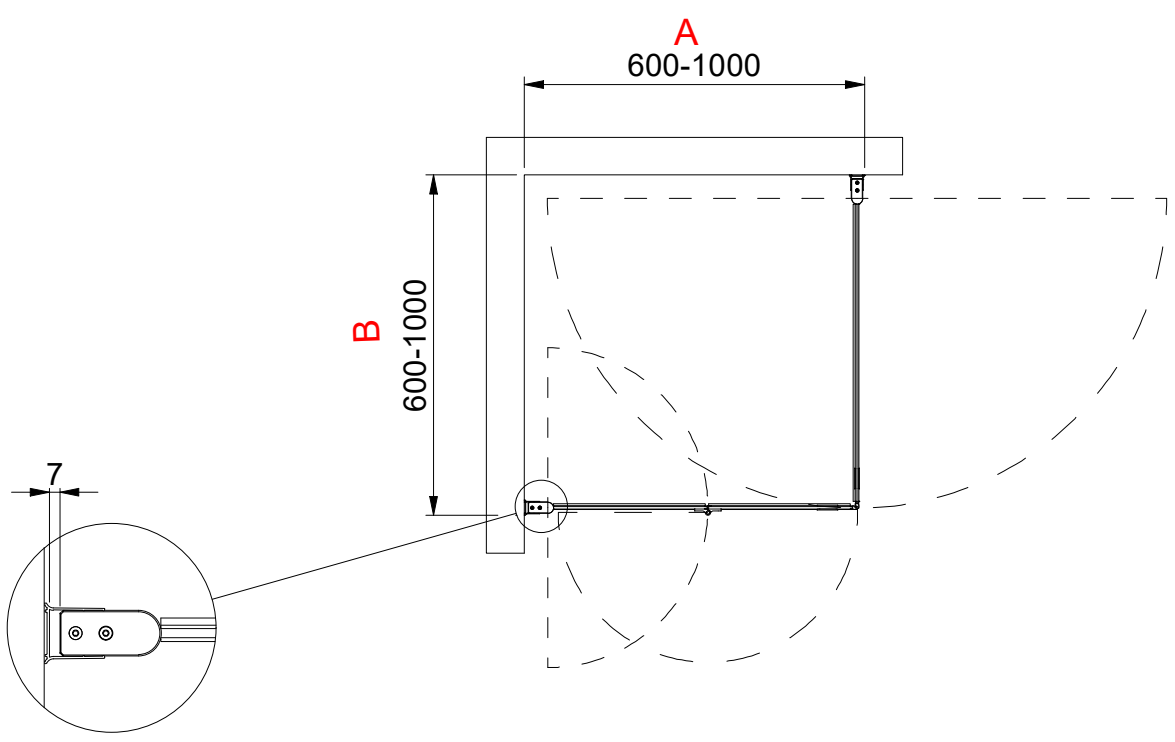

0)

INR	Description LINC 66 Flex Left	Designed by ROGE	Drawing no 30251.01
		Date 2021-05-20	Revision A